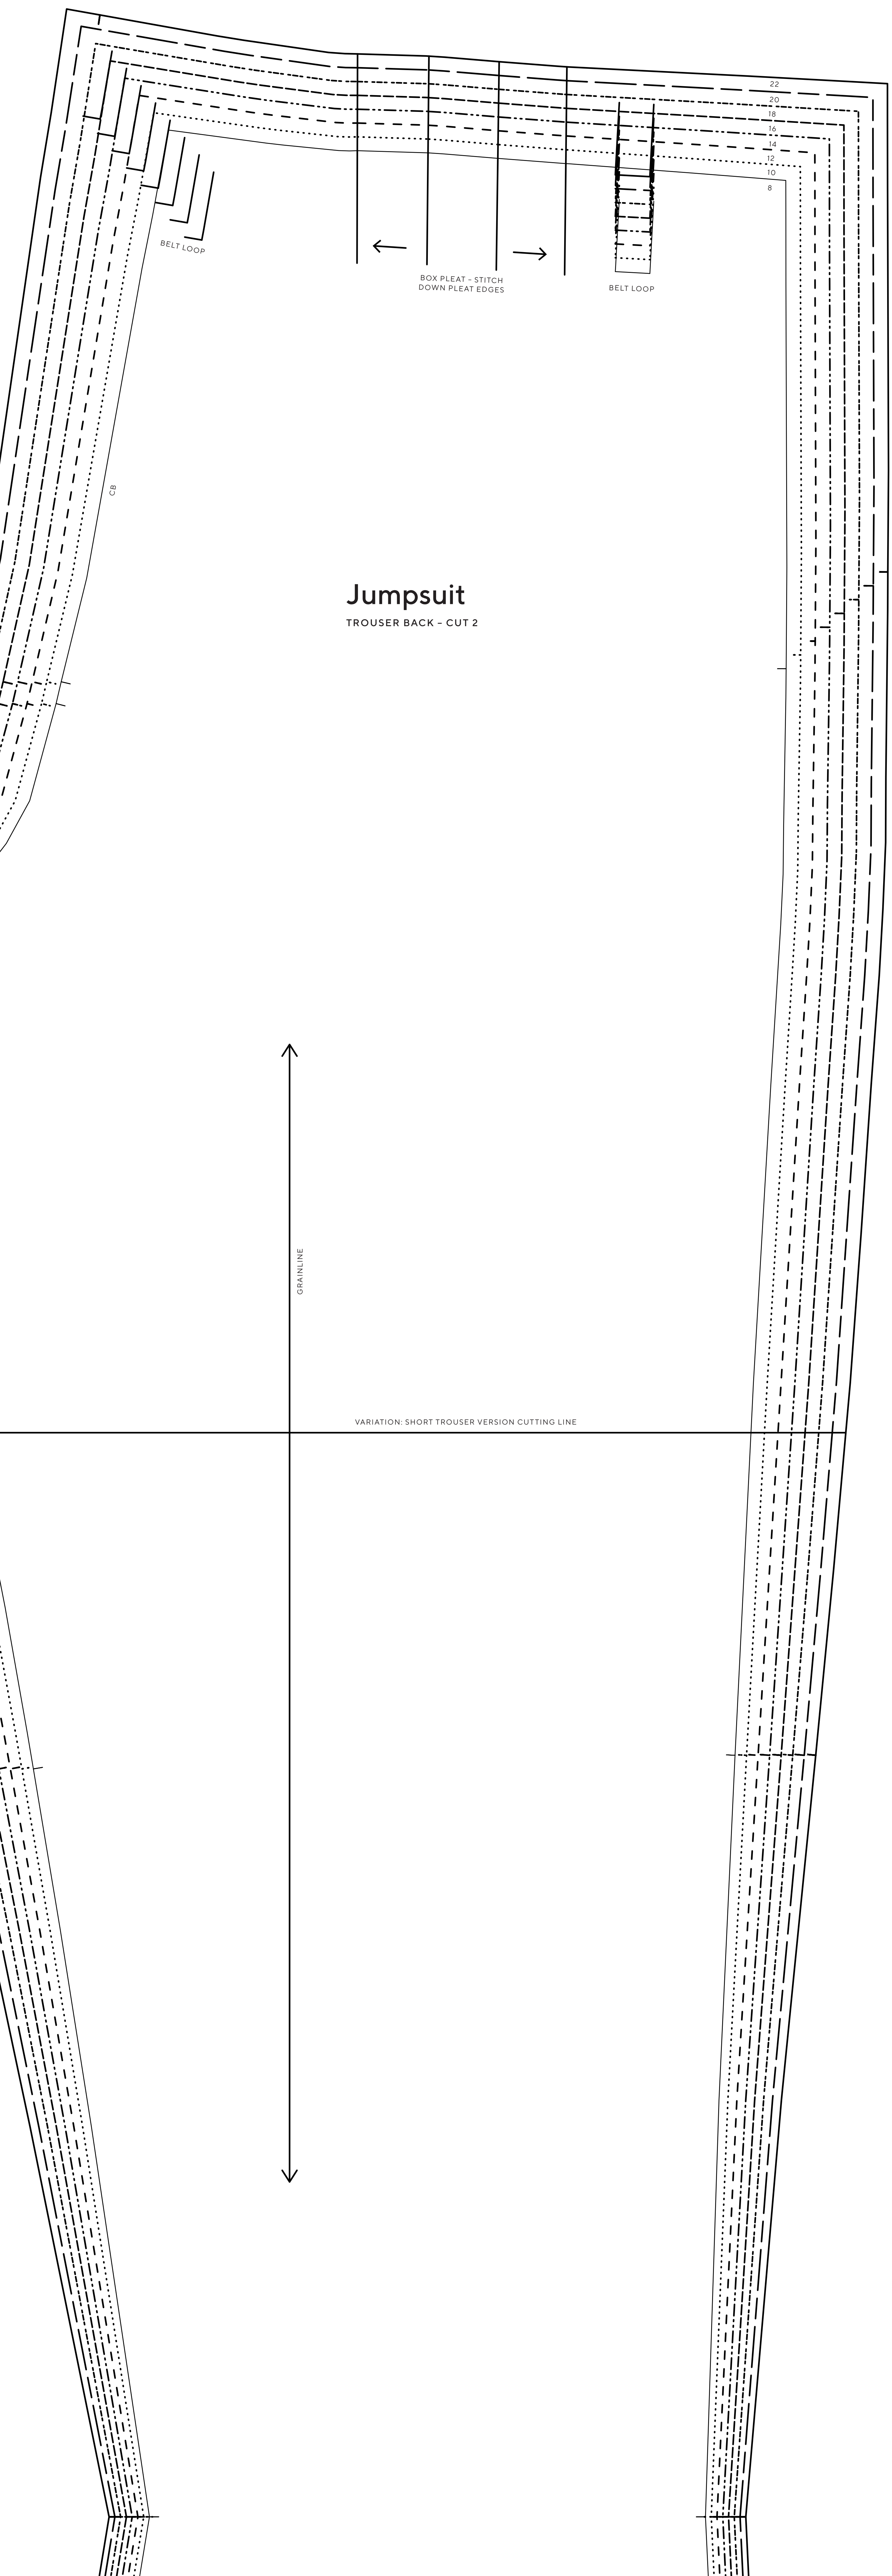

Jumpsuit (1 of 3)

SIZING KEY