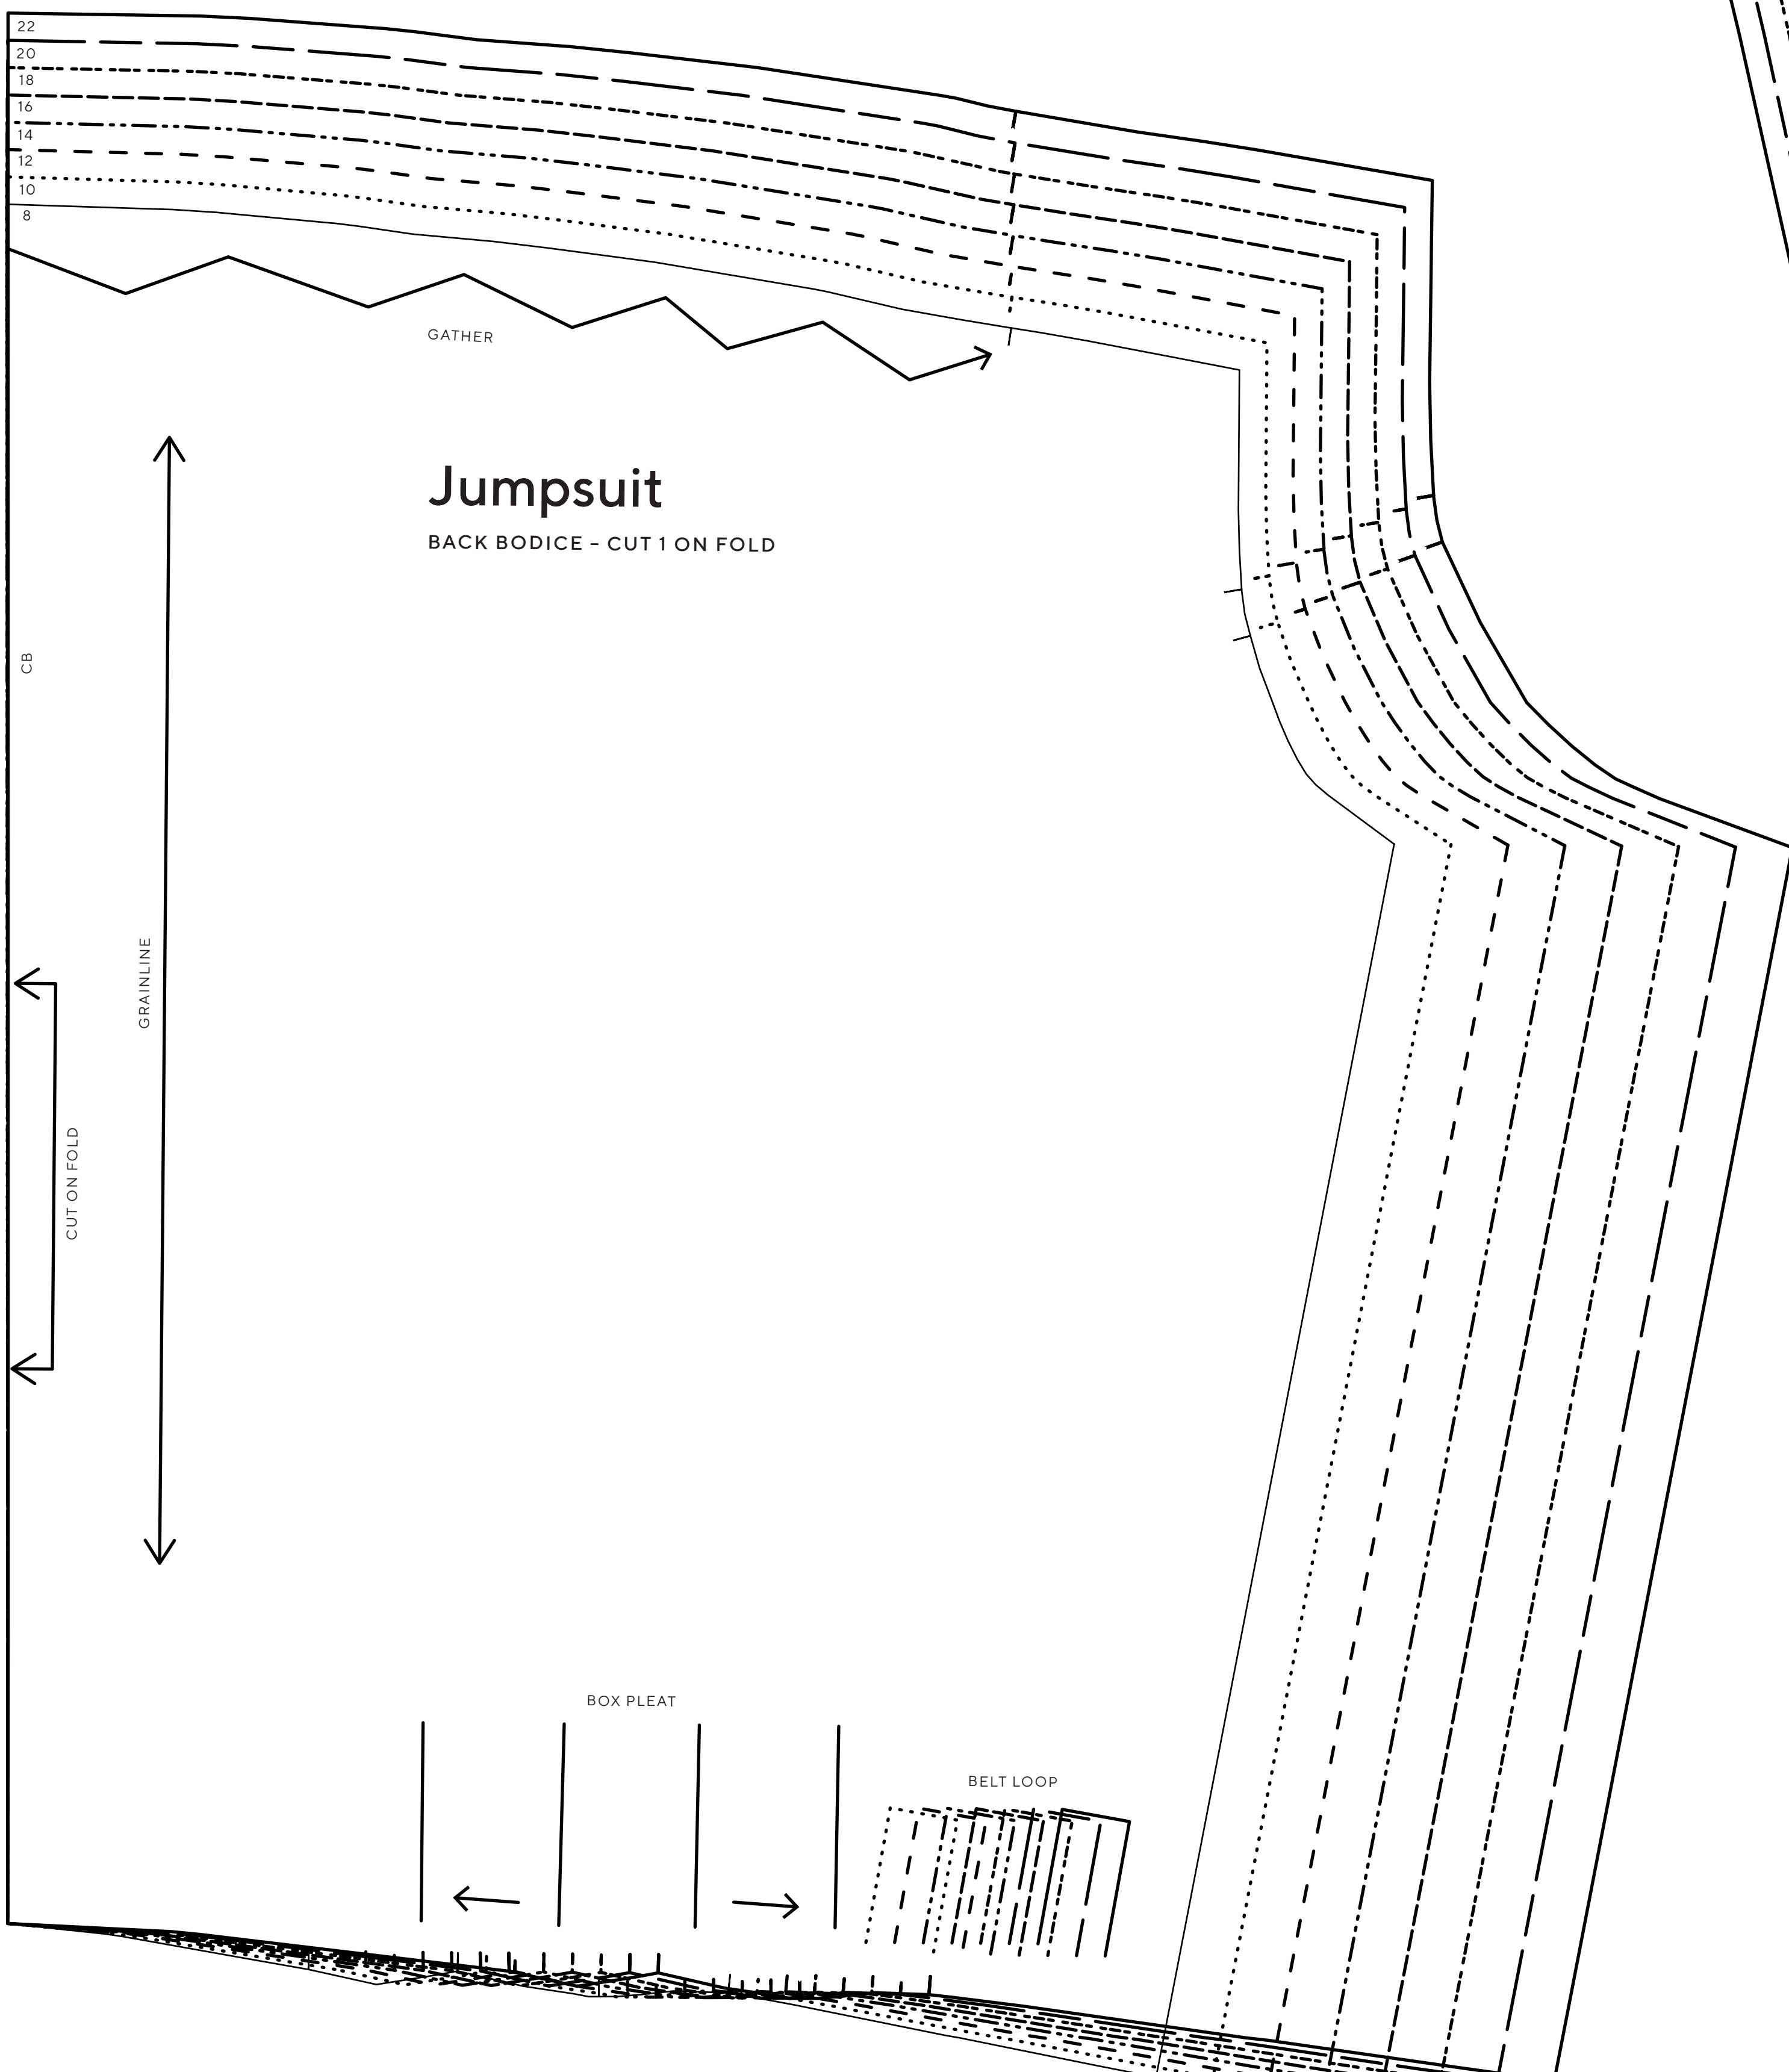

Jumpsuit (1 of 3)

SIZING KEY