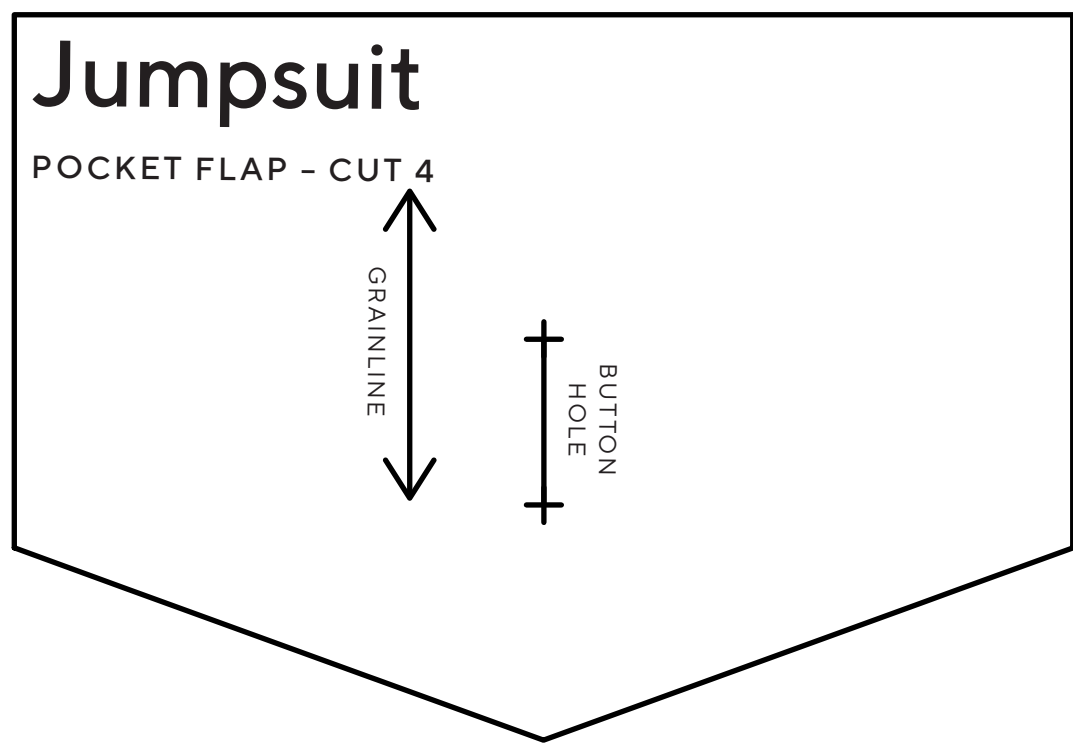

Jumpsuit (1 of 3)

SIZING KEY