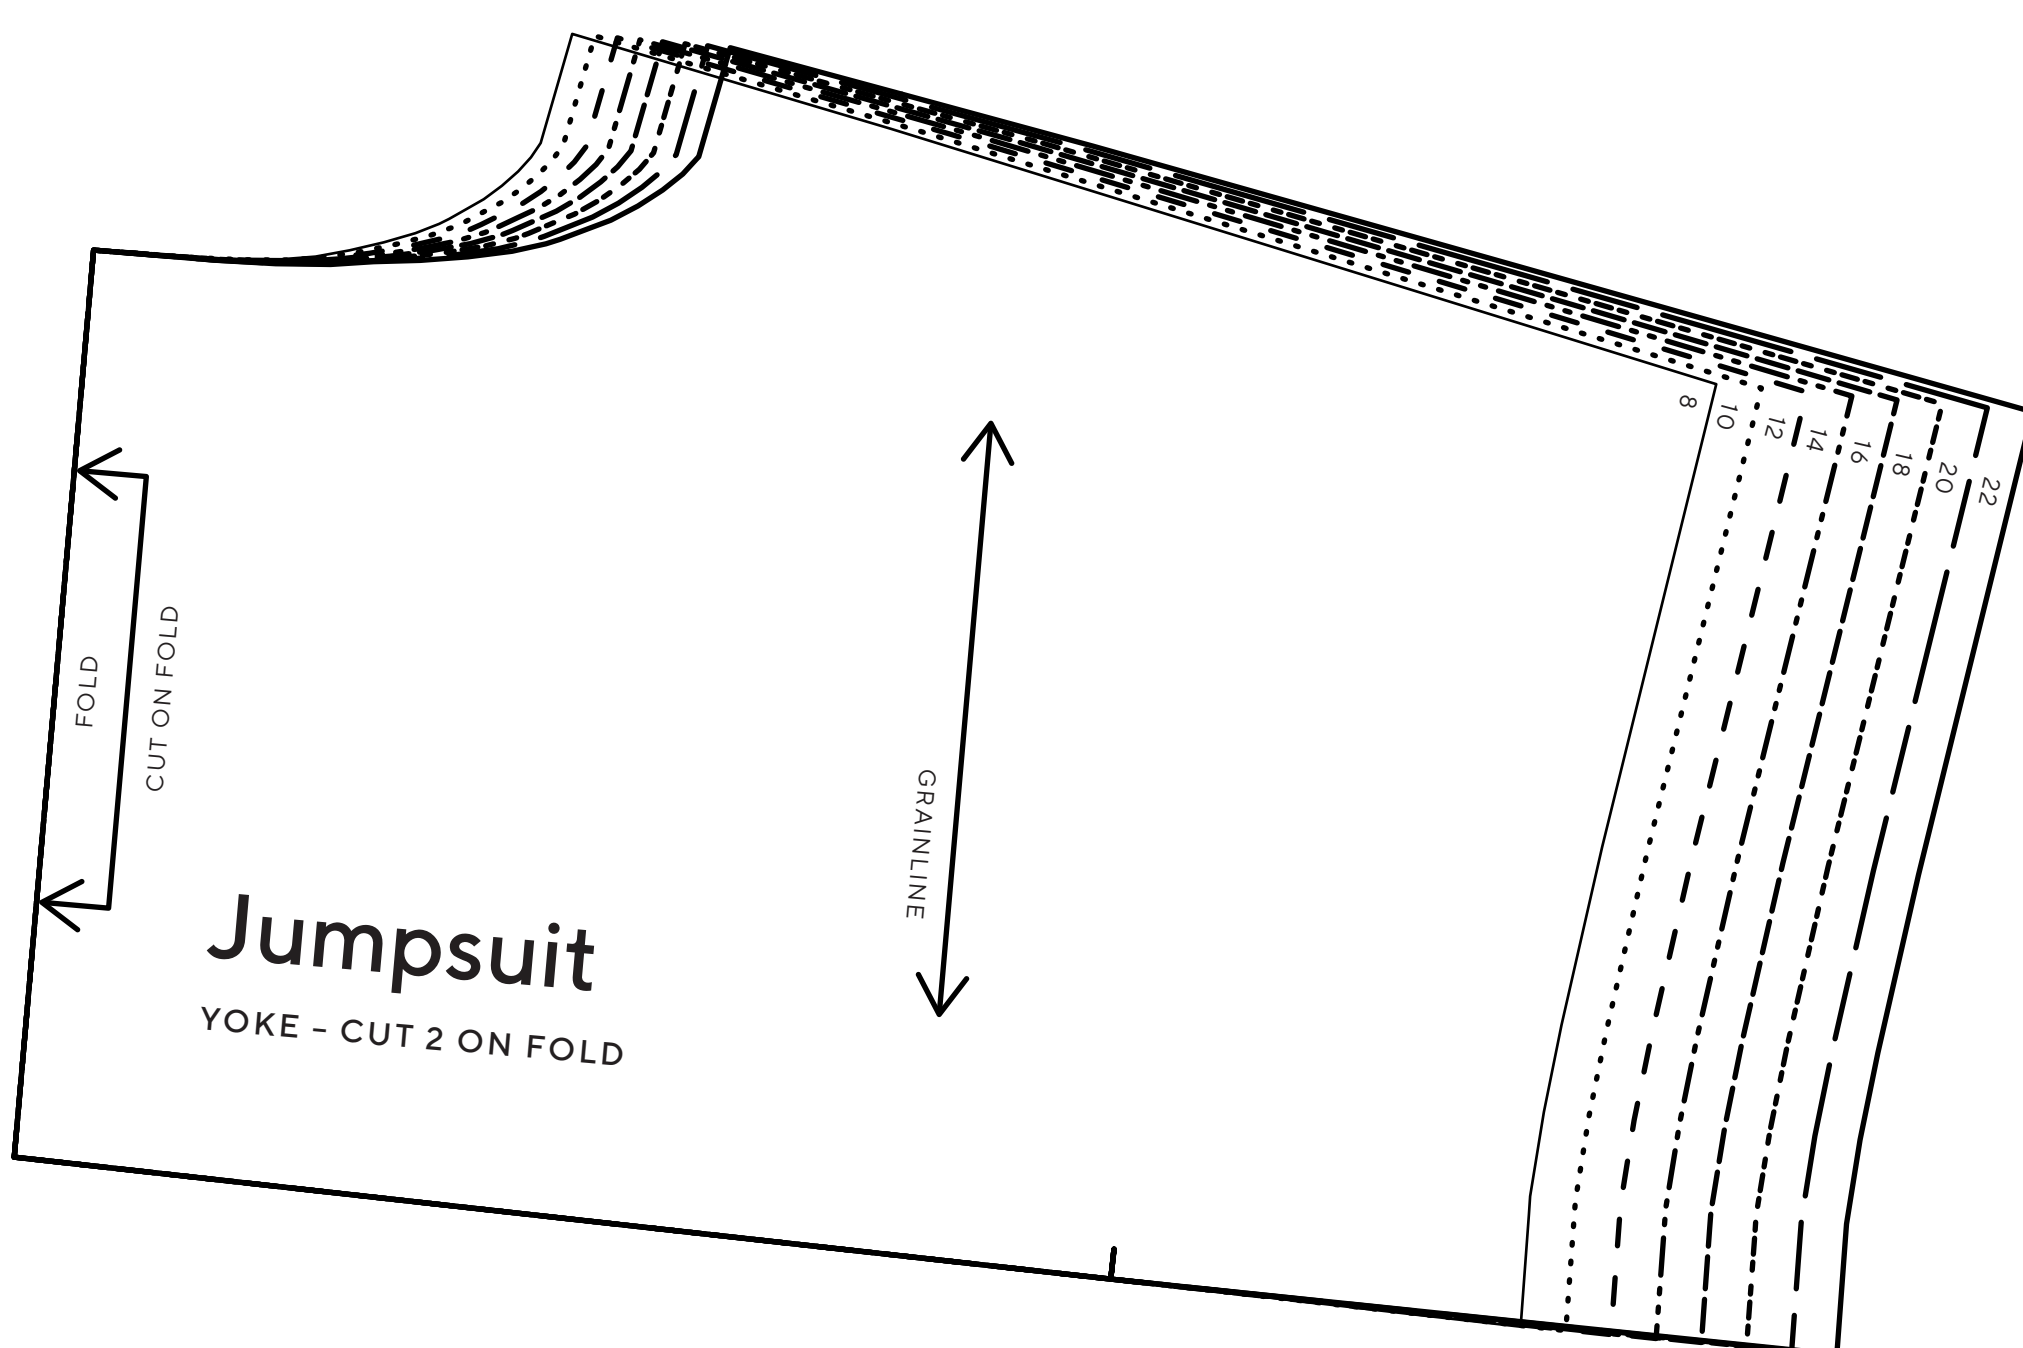

Jumpsuit (1 of 3)

SIZING KEY