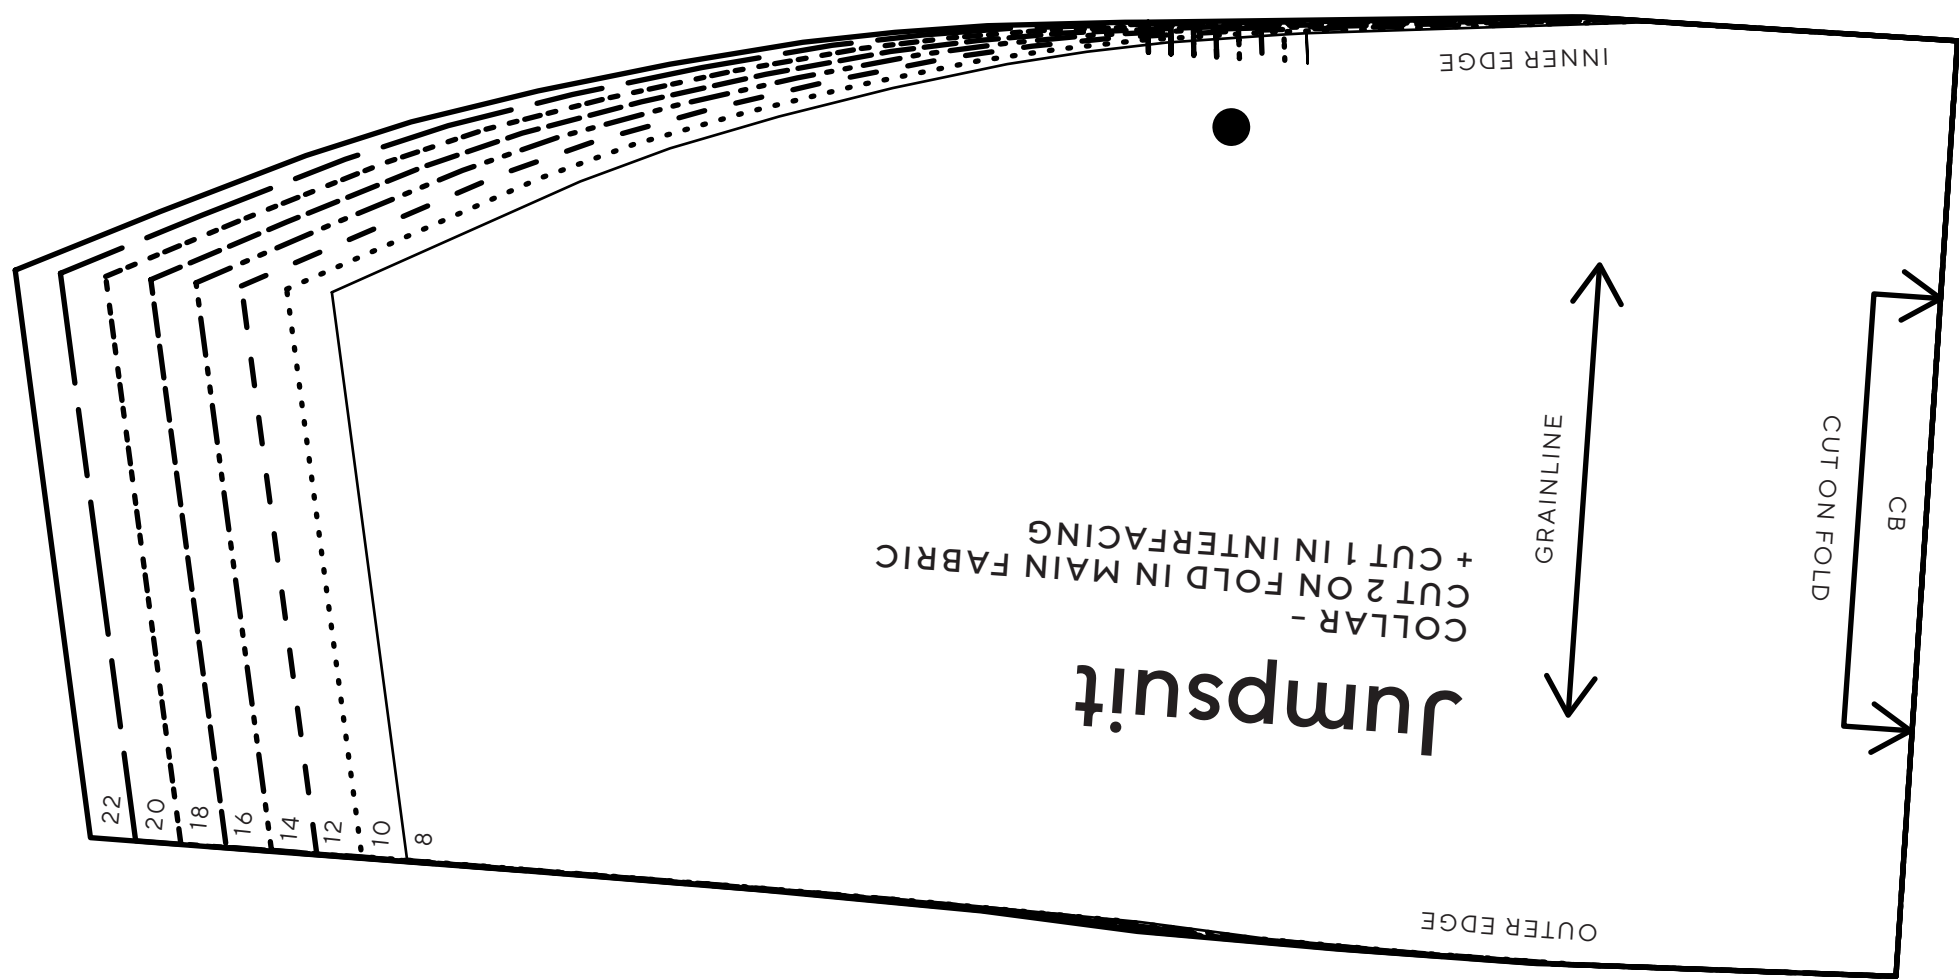

Jumpsuit (1 of 3)

SIZING KEY