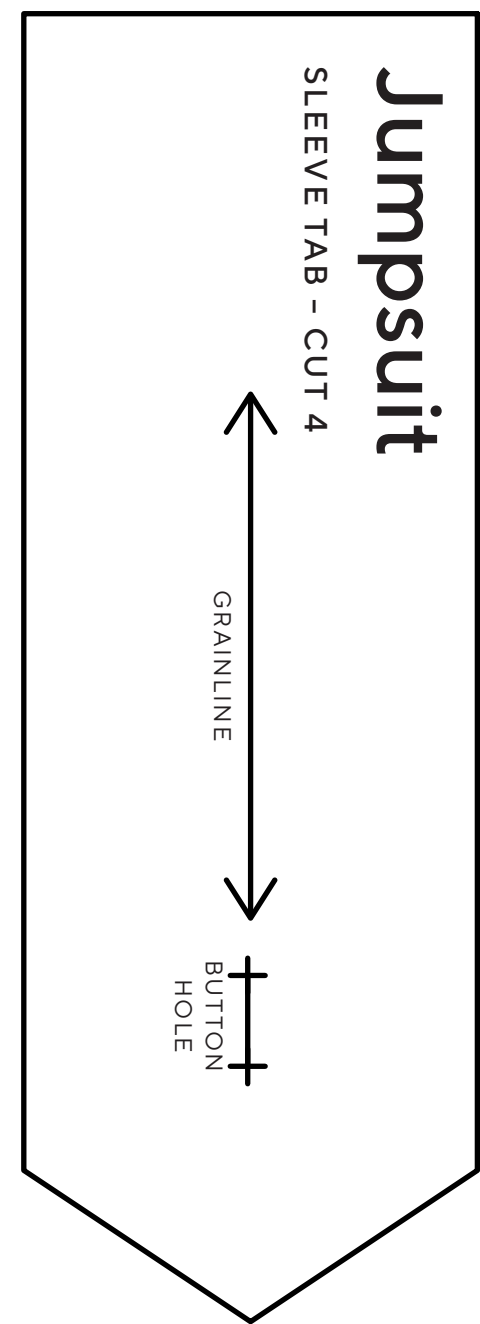

Jumpsuit (1 of 3)

SIZING KEY