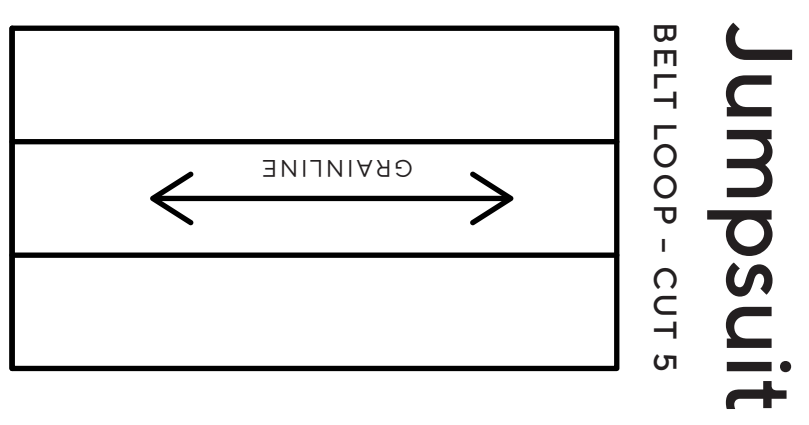

Jumpsuit (1 of 3)

SIZING KEY